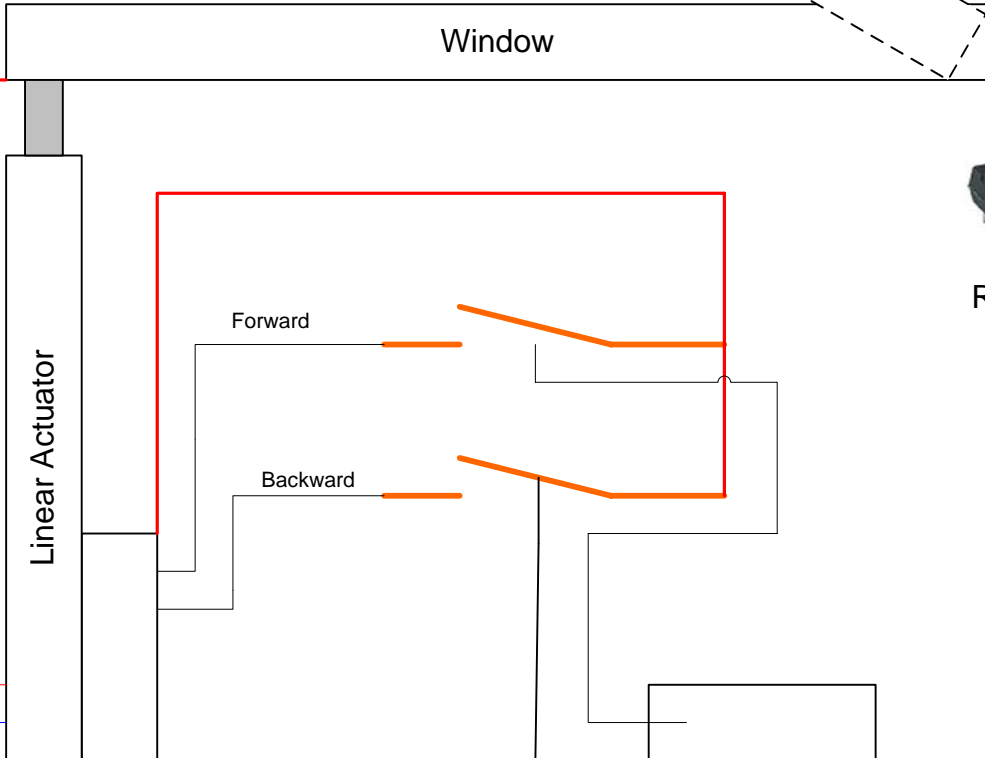

Sw
Open

To LabJack

Sw
Close

Reed Relays

24V PSU

Linak LA28 (small)

To Switches

To PC